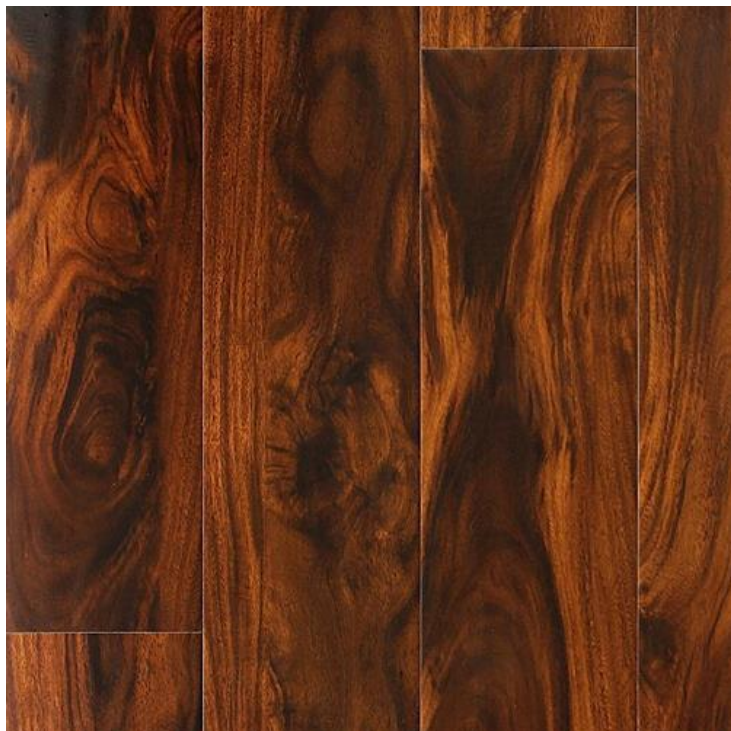

ACACIA LAMINATE 800 COLLECTION

Price: call for prices

SKU: PARANTSEP

Product Categories: [LAMINATE](#)

Product Tags: [ACACIA LAMINATE 800 COLLECTION](#) [Acacia Natural](#) [SLF801](#)

Product Page: <http://flaflooring.com/product/acacia-laminate-800-collection-acacia-chestnut>

Product Summary

Brand
NUVELLE

SKU#
PARANTSEP

Application
Residential, Commercial

Category
Plank

Color Name
Acacia Chestnut

Green Product

Yes

Installation Method
Floating

Species
ACACIA

Style
High Density Fiber

Weight Per Carton
43.23

Width
5

Length
48"

Product Attributes

- color-name-laminate: Acacia Chestnut
- brand-laminate: NUVELLE
- width-laminate: 5 "
- callforprice-laminate: Call for Price