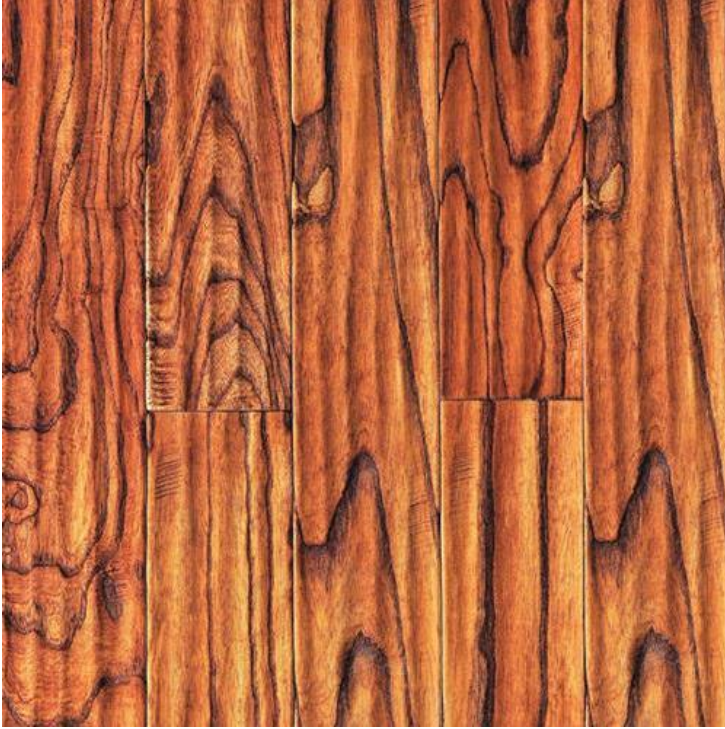

Artistic Collection

Price: call for prices

SKU: Ark202

Product Categories: [HARDWOOD](#)

Product Tags: [Artistic Collection](#) [Wild Toona](#) [Caramel](#) [Ark202](#)

Product Page: <http://flaflooring.com/product/artistic-collection-8>

Product Summary

Brand
Ark Floors

SKU#
Ark202

Application
Residential, Commercial

Category
Plank

Color Name
Wild Toona Caramel

Construction

Engineered

Green Product
Yes

Installation Method
Floating, Glue Down, Nail Down, Staple Down

Species
Wild Hickory Toona

Surface Type
Hand-Scraped Or Distressed

Sq. Ft. Per Carton
27.1

Thickness
1/2 Inches

Weight Per Carton
46 Lbs.

Width
6

Length
Min:12". Max:48"

Product Attributes

- 1color-names-hardwood: Wild Toona Caramel
- 2brand-hardwood: Ark Floors
- 3width-hardwood: 6
- 4zzpricecall-hardwood: Call for Price