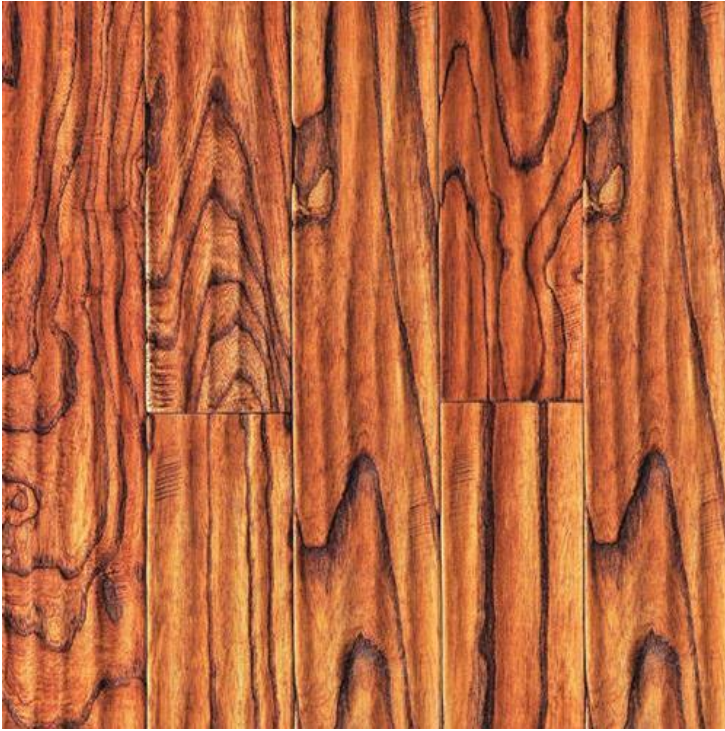

Artistic Collection

Price: call for prices

SKU: Ark202

Product Categories: [HARDWOOD](#)

Product Tags: [Artistic Collection](#) [Wild Toona](#) [Caramel](#) [Ark202](#)

Product Page: <http://flaflooring.com/product/artistic-collection-8>

Product Summary

Brand
Ark Floors

SKU#
Ark202

Application
Residential, Commercial

Category
Plank

Color Name
Wild Toona Caramel

Construction

Engineered

Green Product
Yes

Installation Method
Floating, Glue Down, Nail Down, Staple Down

Species
Wild Hickory Toona

Surface Type
Hand-Scraped Or Distressed

Sq. Ft. Per Carton
27.1

Thickness
1/2 Inches

Weight Per Carton
46 Lbs.

Width
6

Length
Min:12". Max:48"

Product Attributes

- 1color-names-hardwood: Wild Toona Caramel
- 2brand-hardwood: Ark Floors
- 3width-hardwood: 6
- 4zzpricecall-hardwood: Call for Price