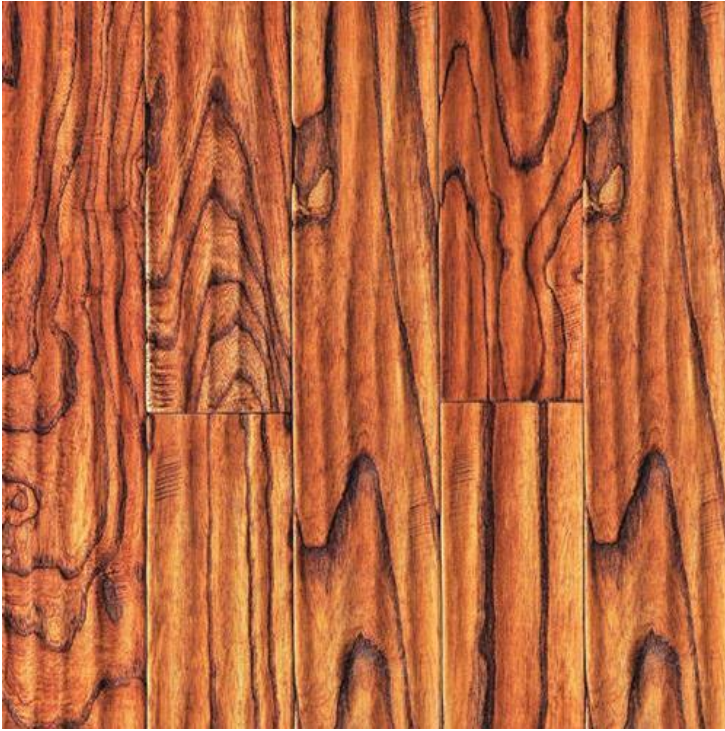

## Artistic Collection

Price: call for prices

**SKU:** Ark202

**Product Categories:** [HARDWOOD](#)

**Product Tags:** [Artistic Collection](#) [Wild Toona](#) [Caramel](#) [Ark202](#)

**Product Page:** <http://flaflooring.com/product/artistic-collection-8>

## Product Summary

**Brand**  
Ark Floors

**SKU#**  
Ark202

**Application**  
Residential, Commercial

**Category**  
Plank

**Color Name**  
Wild Toona Caramel

**Construction**

Engineered

Green Product  
Yes

Installation Method  
Floating, Glue Down, Nail Down, Staple Down

Species  
Wild Hickory Toona

Surface Type  
Hand-Scraped Or Distressed

Sq. Ft. Per Carton  
27.1

Thickness  
1/2 Inches

## Product Attributes

- 1color-names-hardwood: Wild Toona Caramel
- 2brand-hardwood: Ark Floors
- 3width-hardwood: 6
- 4zzpricecall-hardwood: Call for Price