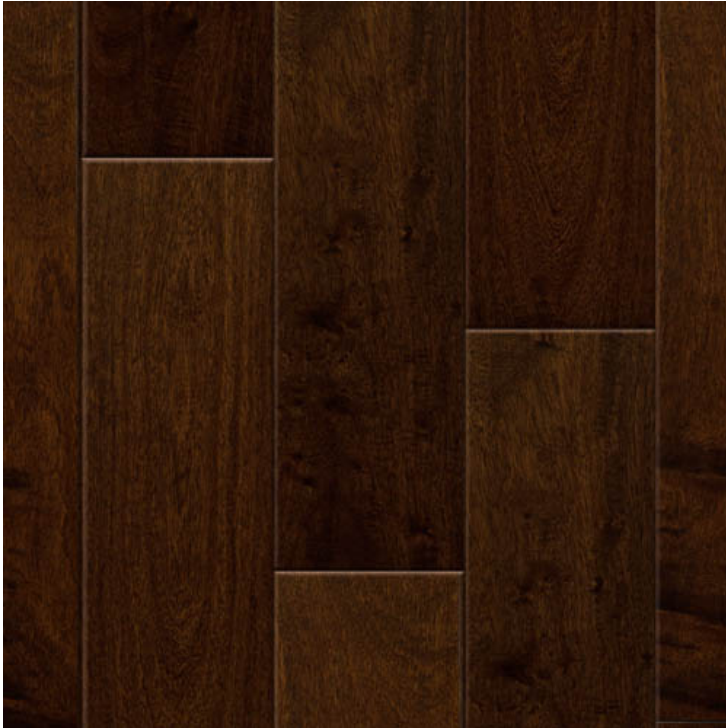

Artistic Collection

Price: call for prices

SKU: ACPC

Product Categories: [HARDWOOD](#)

Product Tags: [Artistic Collection Chestnut](#)

Product Page: <http://flaflooring.com/product/artistic-collection-9>

Product Summary

Brand
Ark Floors

SKU#
ACPC
ACPC

Application
Residential, Commercial

Category
Plank

Color Name
Chestnut

Construction

Engineered

Green Product

2.51765143069491

Thickness

.5 Inches

Product Attributes

- 1color-names-hardwood: Chestnut
- 2brand-hardwood: Ark Floors
- 3width-hardwood:
- 4zzpricecall-hardwood: Call for Price