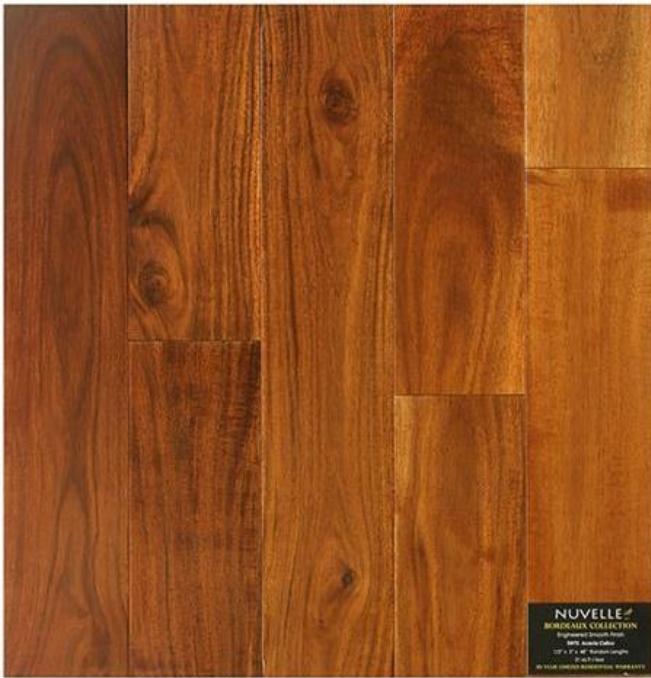

# BORDEAUX COLLECTION

Price: call for prices

**SKU:** SW75

**Product Categories:** [HARDWOOD](#)

**Product Tags:** [BORDEAUX COLLECTION Acacia Calico SW75](#)

**Product Page:** <http://flaflooring.com/product/bordeaux-collection-17>

## Product Summary

Brand  
NUVELLE

SKU#  
SW75

Application  
Residential, Commercial

Category  
Plank

Color Name  
Acacia Calico

Construction

Engineered

Green Product  
Yes

Installation Method  
Glue Down

Species  
ACACIA

Surface Type  
Smooth Surface

Sq. Ft. Per Carton  
31

Thickness  
0.5 Inches

Weight Per Carton  
53 Lbs.

Width  
4.75

## Product Attributes

- 1color-names-hardwood: Acacia Calico
- 2brand-hardwood: NUVELLE
- 3width-hardwood: 4.75
- 4zzpricecall-hardwood: Call for Price