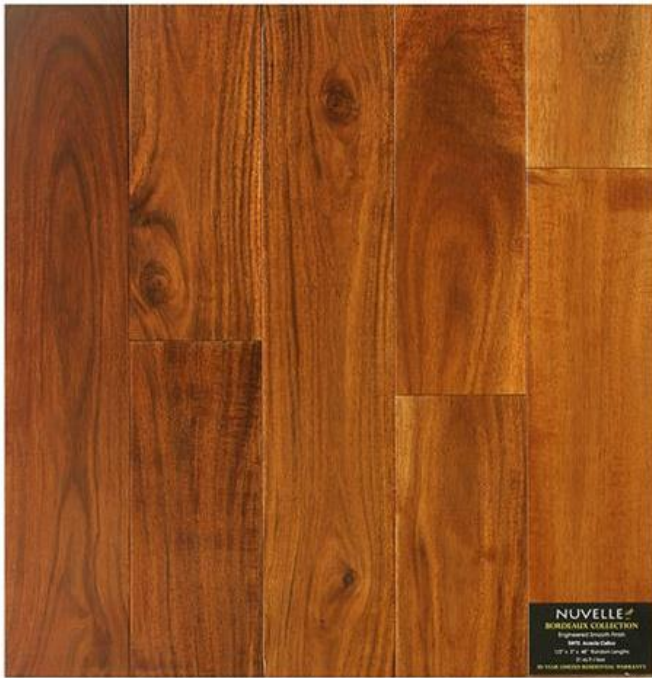

# BORDEAUX COLLECTION

Price: call for prices

**SKU:** SW75

**Product Categories:** [HARDWOOD](#)

**Product Tags:** [BORDEAUX COLLECTION Acacia Calico SW75](#)

**Product Page:** <http://flflooring.com/product/bordeaux-collection-17>

## Product Summary

**Brand**  
NUVELLE

**SKU#**  
SW75

**Application**  
Residential, Commercial

**Category**  
Plank

**Color Name**  
Acacia Calico

**Construction**

Engineered

Green Product  
Yes

Installation Method  
Glue Down

Species  
ACACIA

Surface Type  
Smooth Surface

Sq. Ft. Per Carton  
31

Thickness  
0.5 Inches

Weight Per Carton  
53 Lbs.

Width  
4.75

## Product Attributes

- 1color-names-hardwood: Acacia Calico
- 2brand-hardwood: NUVELLE
- 3width-hardwood: 4.75
- 4zzpricecall-hardwood: Call for Price