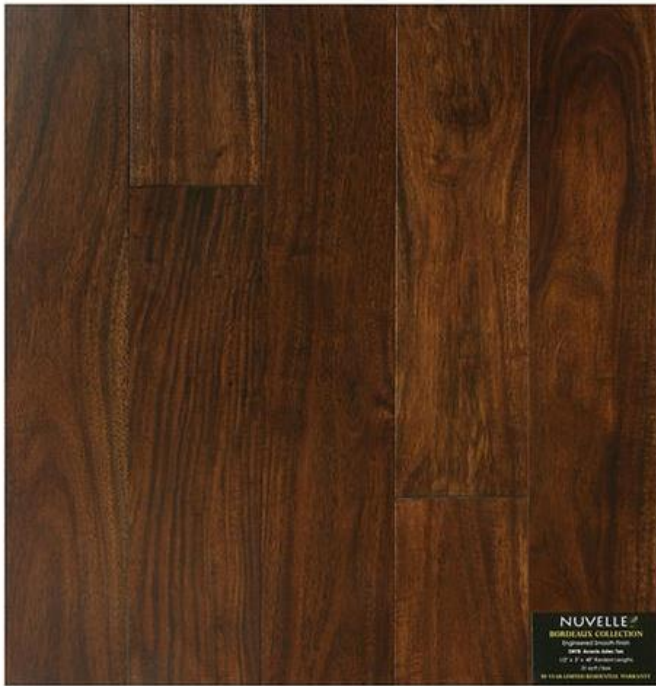

BORDEAUX COLLECTION

Price: call for prices

SKU: SW78

Product Categories: [HARDWOOD](#)

Product Tags: [BORDEAUX COLLECTION Acacia Aztec Tan SW78](#)

Product Page: <http://flaflooring.com/product/bordeaux-collection-20>

Product Summary

Brand
NUVELLE

SKU#
SW78

Application
Residential, Commercial

Category
Plank

Color Name
Acacia Aztec Tan

Construction

Engineered

Green Product
Yes

Installation Method
Glue Down

Species
ACACIA

Surface Type
Smooth Surface

Sq. Ft. Per Carton
31

Thickness
0.5 Inches

Weight Per Carton
53 Lbs.

Width
4.75

Length
Min:12'. Max:48"

Product Attributes

- 1color-names-hardwood: Acacia Aztec Tan
- 2brand-hardwood: NUVELLE
- 3width-hardwood: 4.75
- 4zzpricecall-hardwood: Call for Price