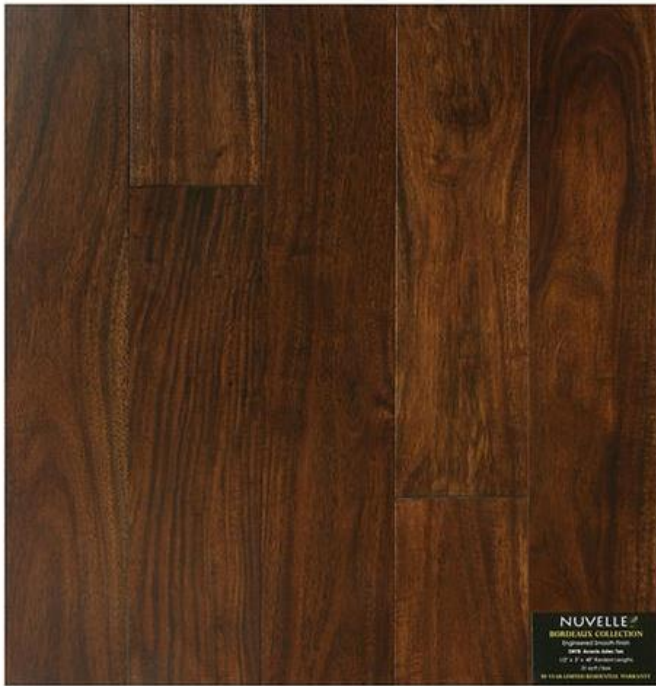

# BORDEAUX COLLECTION

Price: call for prices

SKU: SW78

Product Categories: [HARDWOOD](#)

Product Tags: [BORDEAUX COLLECTION Acacia Aztec Tan SW78](#)

Product Page: <http://flaflooring.com/product/bordeaux-collection-20>

## Product Summary

Brand  
NUVELLE

SKU#  
SW78

Application  
Residential, Commercial

Category  
Plank

Color Name  
Acacia Aztec Tan

Construction

Engineered

Green Product  
Yes

Installation Method  
Glue Down

Species  
ACACIA

Surface Type  
Smooth Surface

Sq. Ft. Per Carton  
31

Thickness  
0.5 Inches

Weight Per Carton  
53 Lbs.

Width  
4.75

## Product Attributes

- 1color-names-hardwood: Acacia Aztec Tan
- 2brand-hardwood: NUVELLE
- 3width-hardwood: 4.75
- 4zzpricecall-hardwood: Call for Price