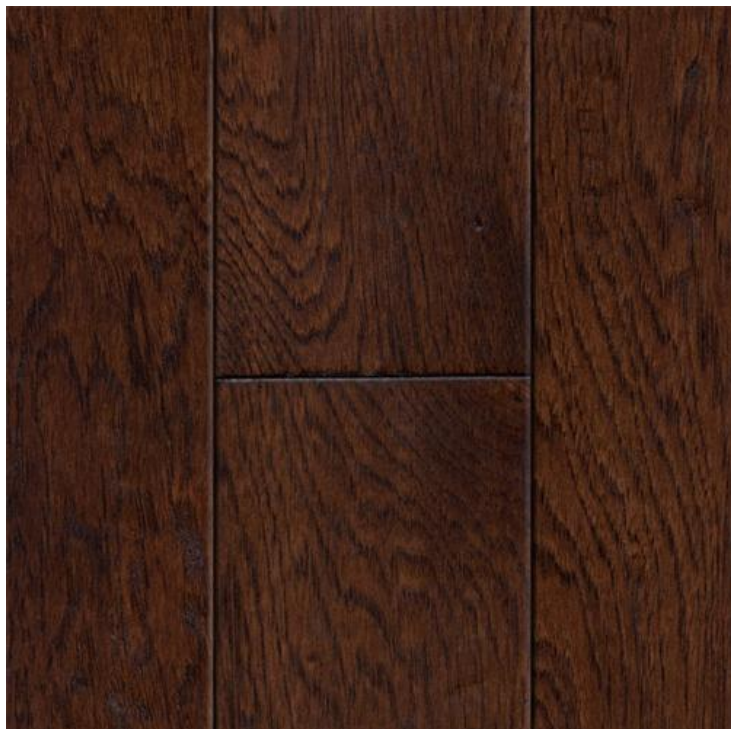

# Courtyard

Price: call for prices

**SKU:** SFS-F-0053

**Product Categories:** [HARDWOOD](#)

**Product Tags:** [Courtyard Bourbon 46](#)

**Product Page:** <http://flflooring.com/product/courtyard-9>

## Product Summary

Brand  
Skyline Floorscapes

SKU#  
SFS-F-0053

Application  
Residential

Category  
Plank

Color Name  
Bourbon

Construction

Engineered

Width  
5

Length  
Max:48"

## Product Attributes

- 1color-names-hardwood: Bourbon
- 2brand-hardwood: Skyline Floorscapes
- 3width-hardwood: 5
- 4zzpricecall-hardwood: Call for Price