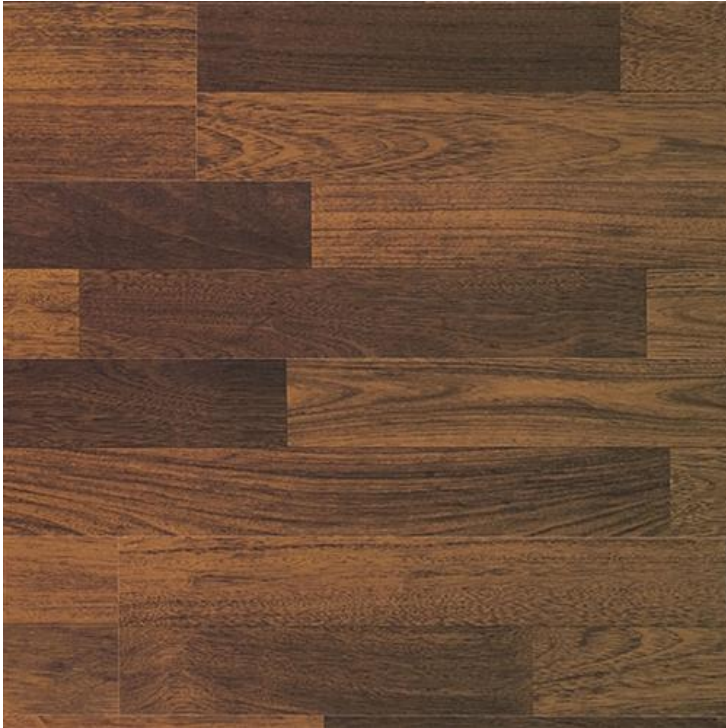

Eligna Collection

Price: call for prices

SKU: U1005

Product Categories: [LAMINATE](#)

Product Tags: [Eligna Collection Golden Hickory](#)

Product Page: <http://flaflooring.com/product/eligna-collection-brazilian-cherry>

Product Summary

Brand
Quick Step

SKU#
U1005

Color Name
Brazilian Cherry

Green Product
Yes

Species
Brazilian Cherry

Sq. Ft. Per Carton

1.71869193608324

Thickness

0.31

Width

6.125

Product Attributes

- color-name-laminate: Brazilian Cherry
- brand-laminate: Quick Step
- width-laminate: 6.125
- callforprice-laminate: Call for Price