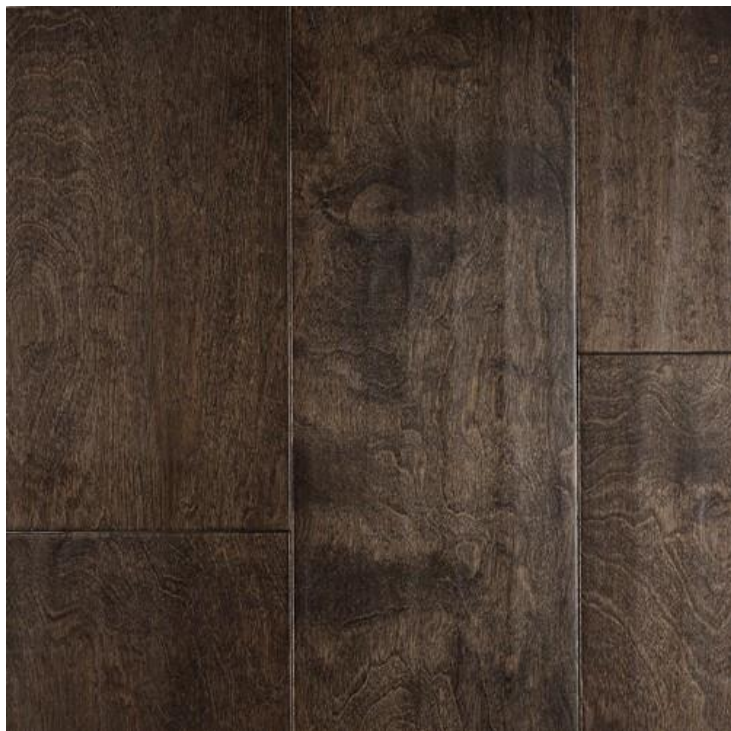

Nantucket Collection

Price: call for prices

SKU: BM-CB-7

Product Categories: [HARDWOOD](#)

Product Tags: [Nantucket Collection Coral Bay](#)

Product Page: <http://flaflooring.com/product/nantucket-collection-2>

Product Summary

Brand
Naturally Aged Flooring

SKU#
BM-CB-7

Application
Residential

Category
Plank

Color Name
Coral Bay

Construction

Engineered

Thickness

3/8 Inches

Width

7.5

Length

Min:36'. Max:72"

Product Attributes

- 1color-names-hardwood: Coral Bay
- 2brand-hardwood: Naturally Aged Flooring
- 3width-hardwood: 7.5
- 4zzpricecall-hardwood: Call for Price