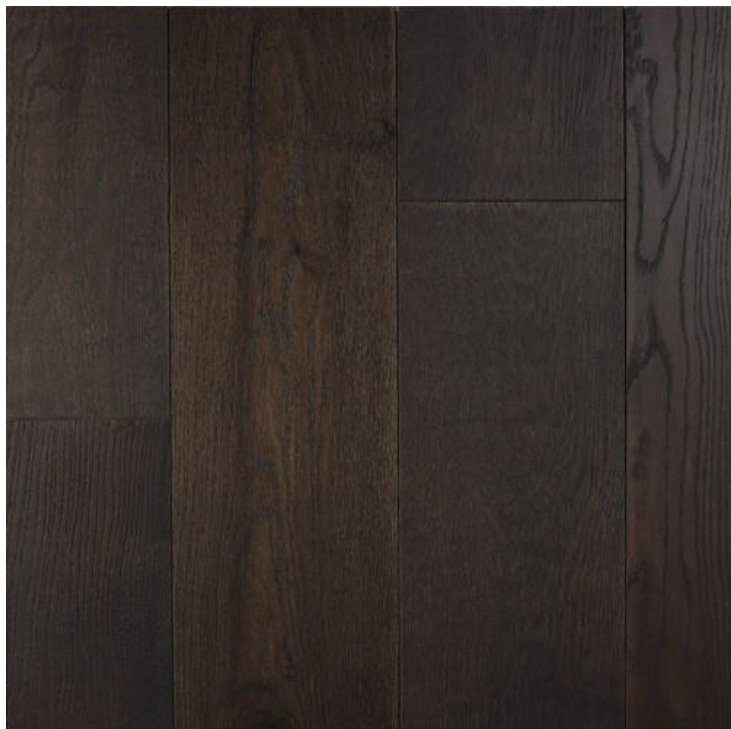

## The Medallion Collection

Price: call for prices

**SKU:** MC-DC-7.5

**Product Categories:** [HARDWOOD](#)

**Product Tags:** [The Medallion Collection Dark Chocolate](#)

**Product Page:** <http://flaflooring.com/product/the-medallion-collection-5>

### Product Summary

**Brand**  
Naturally Aged Flooring

**SKU#**  
MC-DC-7.51

**Application**  
Residential

**Category**  
Plank

**Color Name**  
Dark Chocolate

**Construction**

Engineered

Thickness

5/8 Inches

Width

7.5

Length

Min:24'. Max:72"

## Product Attributes

- 1color-names-hardwood: Dark Chocolate
- 2brand-hardwood: Naturally Aged Flooring
- 3width-hardwood: 7.5
- 4zzpricecall-hardwood: Call for Price