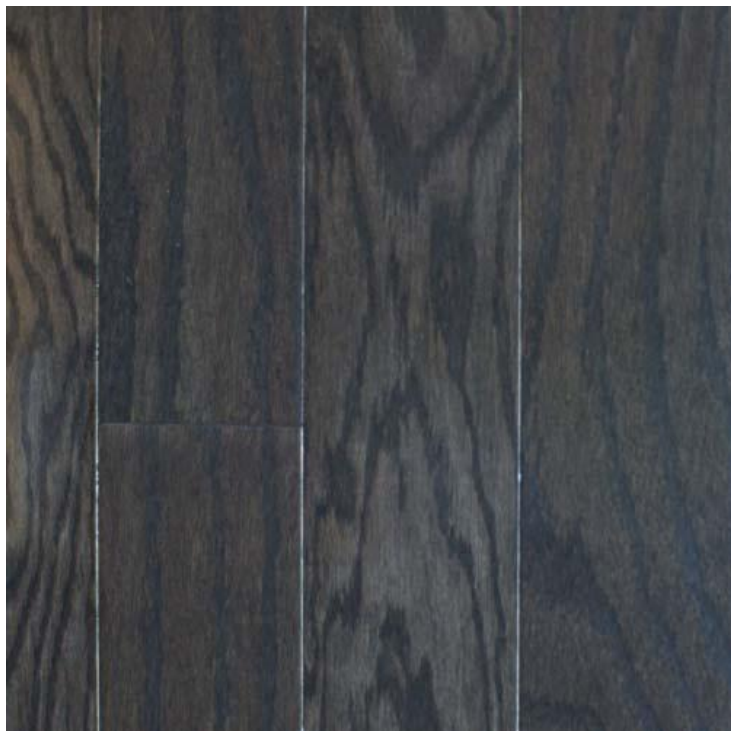

Traditions SpringLoc

Price: call for prices

SKU: HE2506OK48

Product Categories: [HARDWOOD](#)

Product Tags: [Traditions SpringLoc Sterling Grey](#)

Product Page: <http://flaflooring.com/product/traditions-springloc-5>

Product Summary

Brand
Harris Wood

SKU#
HE2506OK486

Application
Residential

Category
Plank

Color Name
Sterling Grey

Construction

Engineered

Installation Method
Floating, Glue Down

Species
Red Oak

Surface Type
Semi Gloss

Sq. Ft. Per Carton
33

Thickness
3/8 Inches

Weight Per Carton
46.5 Lbs.

Width
4.75

Length
Min:12'. Max:46.25'