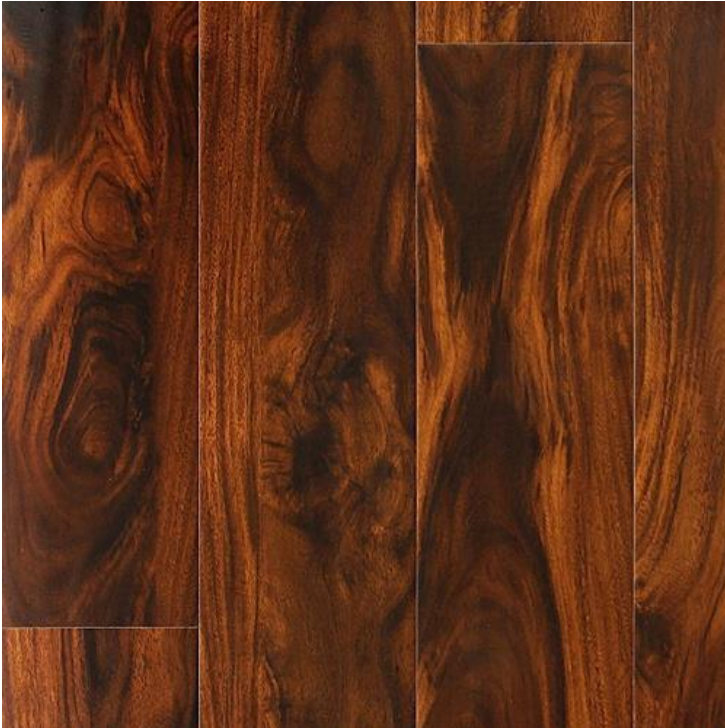

ACACIA LAMINATE 800 COLLECTION

Price: call for prices

SKU: PARANTSEP

Product Categories: [LAMINATE](#)

Product Tags: [ACACIA LAMINATE 800 COLLECTION](#) [Acacia Natural](#) [SLF801](#)

Product Page: <https://flaflooring.com/product/acacia-laminate-800-collection-acacia-chestnut>

Product Summary

Brand
NUVELLE

SKU#
PARANTSEP

Application
Residential, Commercial

Category
Plank

Color Name
Acacia Chestnut

Green Product

Yes

Installation Method
Floating

Species
ACACIA

Style
High Density Fiber

Weight Per Carton
43.23

Width
5

Length
48"

Product Attributes

- color-name-laminate: Acacia Chestnut
- brand-laminate: NUVELLE
- width-laminate: 5 "
- callforprice-laminate: Call for Price