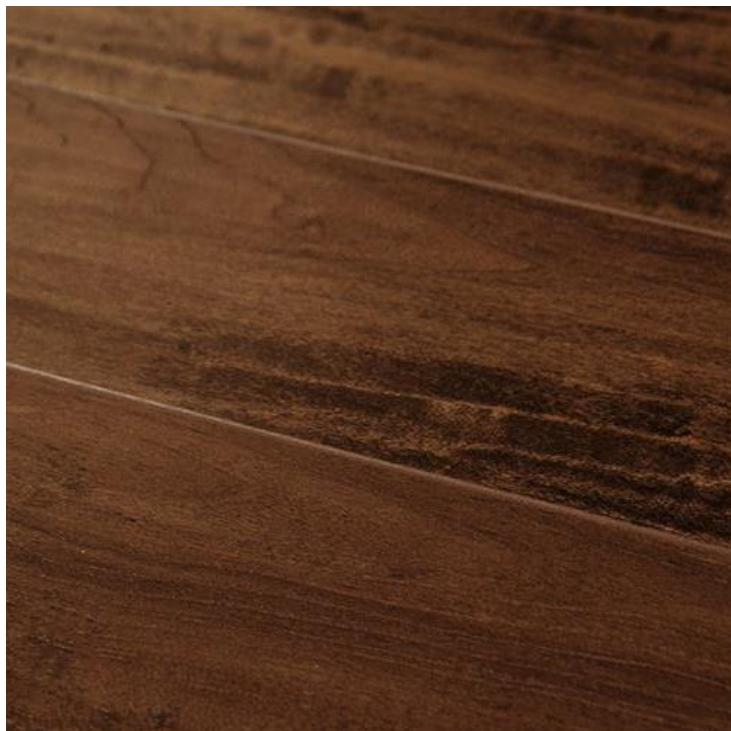

Antique 8mm Collections

Price: call for prices

SKU: PARANTUMB

Product Categories: [LAMINATE](#)

Product Tags: [BABY GRAND COLLECTION](#) [Royal Cherry BG10](#)

Product Page: <https://flaflooring.com/product/antique-8mm-collections-umber>

Product Summary

Brand
Parkay

SKU#
PARANTUMB

Application
Residential, Flooring

Category
Plank

Color Name
Umber

Style

Traditional Wood