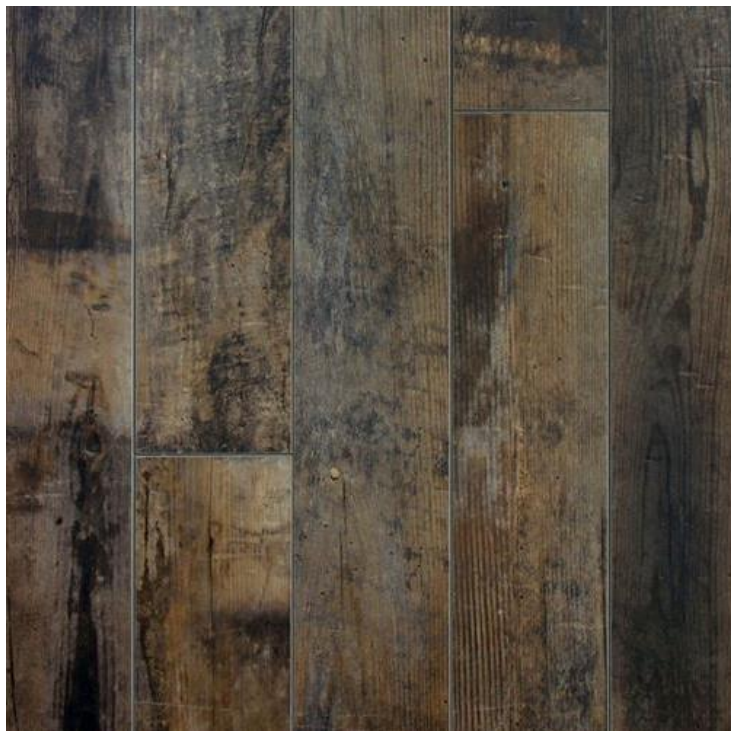

BEACH HOUSE COLLECTION

Price: call for prices

SKU: 875

Product Categories: [LAMINATE](#)

Product Tags: [BEACH HOUSE COLLECTION Earth 876](#)

Product Page: <https://flaflooring.com/product/beach-house-collection-native-rock>

Product Attributes

- color-name-laminate: Native Rock
- brand-laminate: NUVELLE
- width-laminate: 5 "
- callforprice-laminate: Call for Price