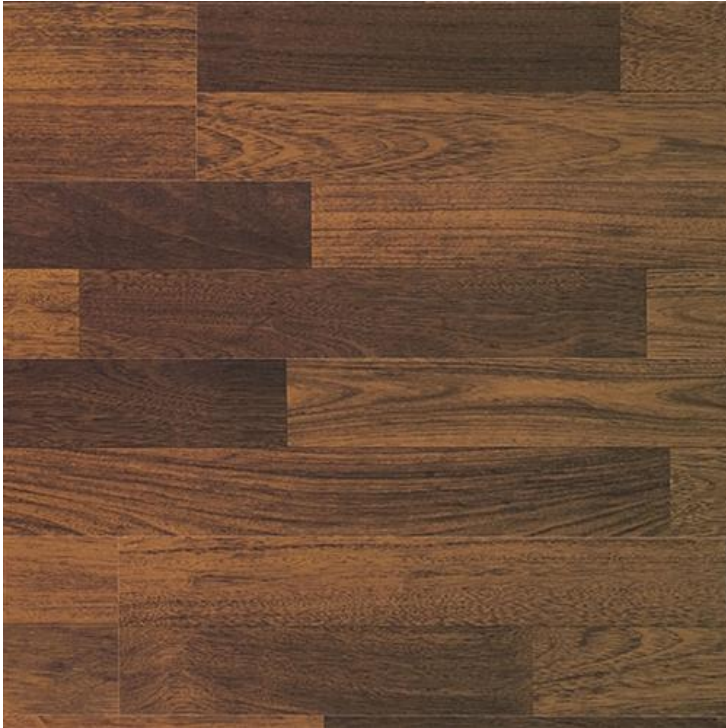

Eligna Collection

Price: call for prices

SKU: U1005

Product Categories: [LAMINATE](#)

Product Tags: [Eligna Collection Golden Hickory](#)

Product Page: <https://flaflooring.com/product/eligna-collection-brazilian-cherry>

Product Summary

Brand

Quick Step

SKU#

U1005

Color Name

Brazilian Cherry

Green Product