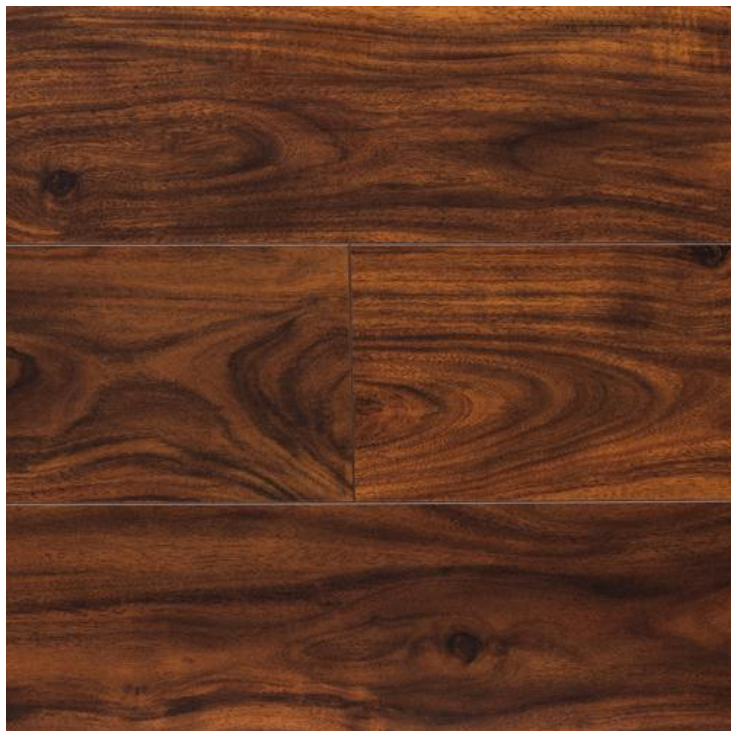

THOMASVILLE COLLECTION

Price: call for prices

SKU: NEU03147

Product Categories: [LAMINATE](#)

Product Tags: [THOMASVILLE COLLECTION Acacia Smoke Plank](#)

Product Page: <https://flaflooring.com/product/thomasville-collection-acacia-morning-coffee>

Product Summary

Brand
NUVELLE

SKU#
NEU03147

Application
Residential, Commercial

Category
Plank

Color Name
Acacia Morning Coffee

Green Product

Yes

Installation Method
Floating

Species
Acacia

Style
High Density Fiber

Product Attributes

- color-name-laminate: Acacia Morning Coffee
- brand-laminate: NUVELLE
- width-laminate: 6.125
- callforprice-laminate: Call for Price